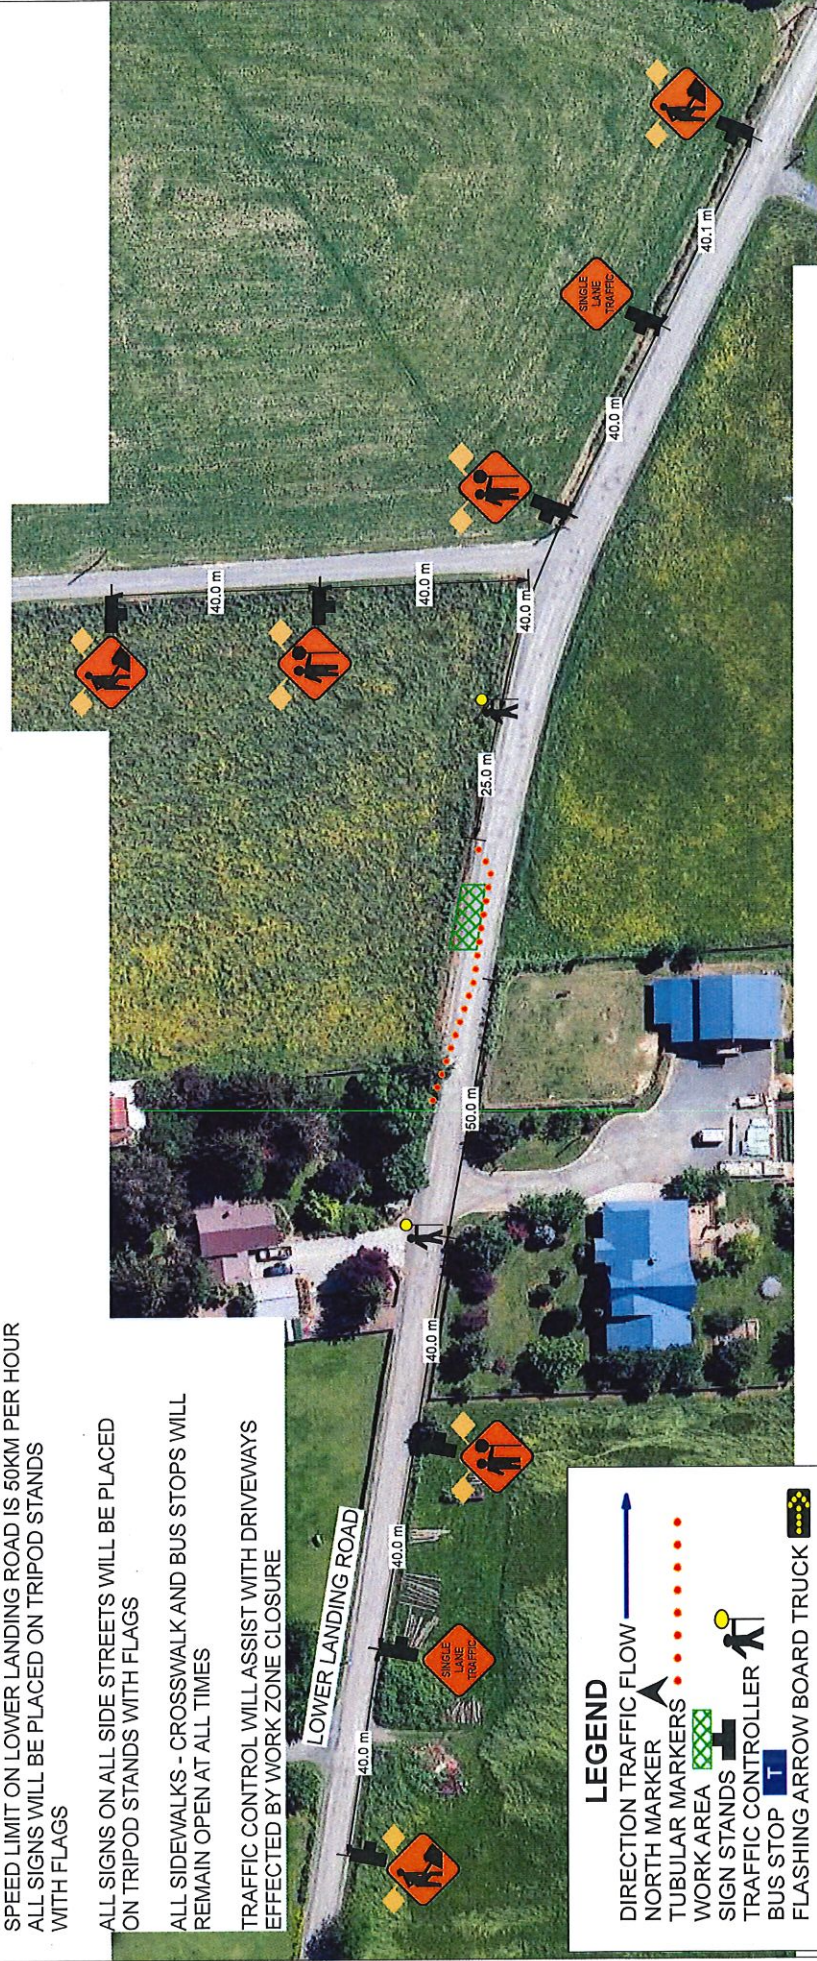

FORTIS BC GAS
706 WELLINGTON AVENUE, CHILLIWACK
JOB# 31133517

JUNE 2020
HOURS OF OPERATION FROM
WORK WILL TAKE ONE DAY TO COMPLETE

NOTE:

SPEED LIMIT ON LOWER LANDING ROAD IS 50KM PER HOUR
ALL SIGNS WILL BE PLACED ON TRIPOD STANDS
WITH FLAGS

ALL SIGNS ON ALL SIDE STREETS WILL BE PLACED
ON TRIPOD STANDS WITH FLAGS

ALL SIDEWALKS - CROSSWALK AND BUS STOPS WILL
REMAIN OPEN AT ALL TIMES

TRAFFIC CONTROL WILL ASSIST WITH DRIVEWAYS
EFFECTED BY WORK ZONE CLOSURE

LEGEND

- DIRECTION TRAFFIC FLOW
- NORTH MARKER
- TUBULAR MARKERS
- WORK AREA
- SIGN STANDS
- TRAFFIC CONTROLLER
- BUS STOP
- FLASHING ARROW BOARD TRUCK